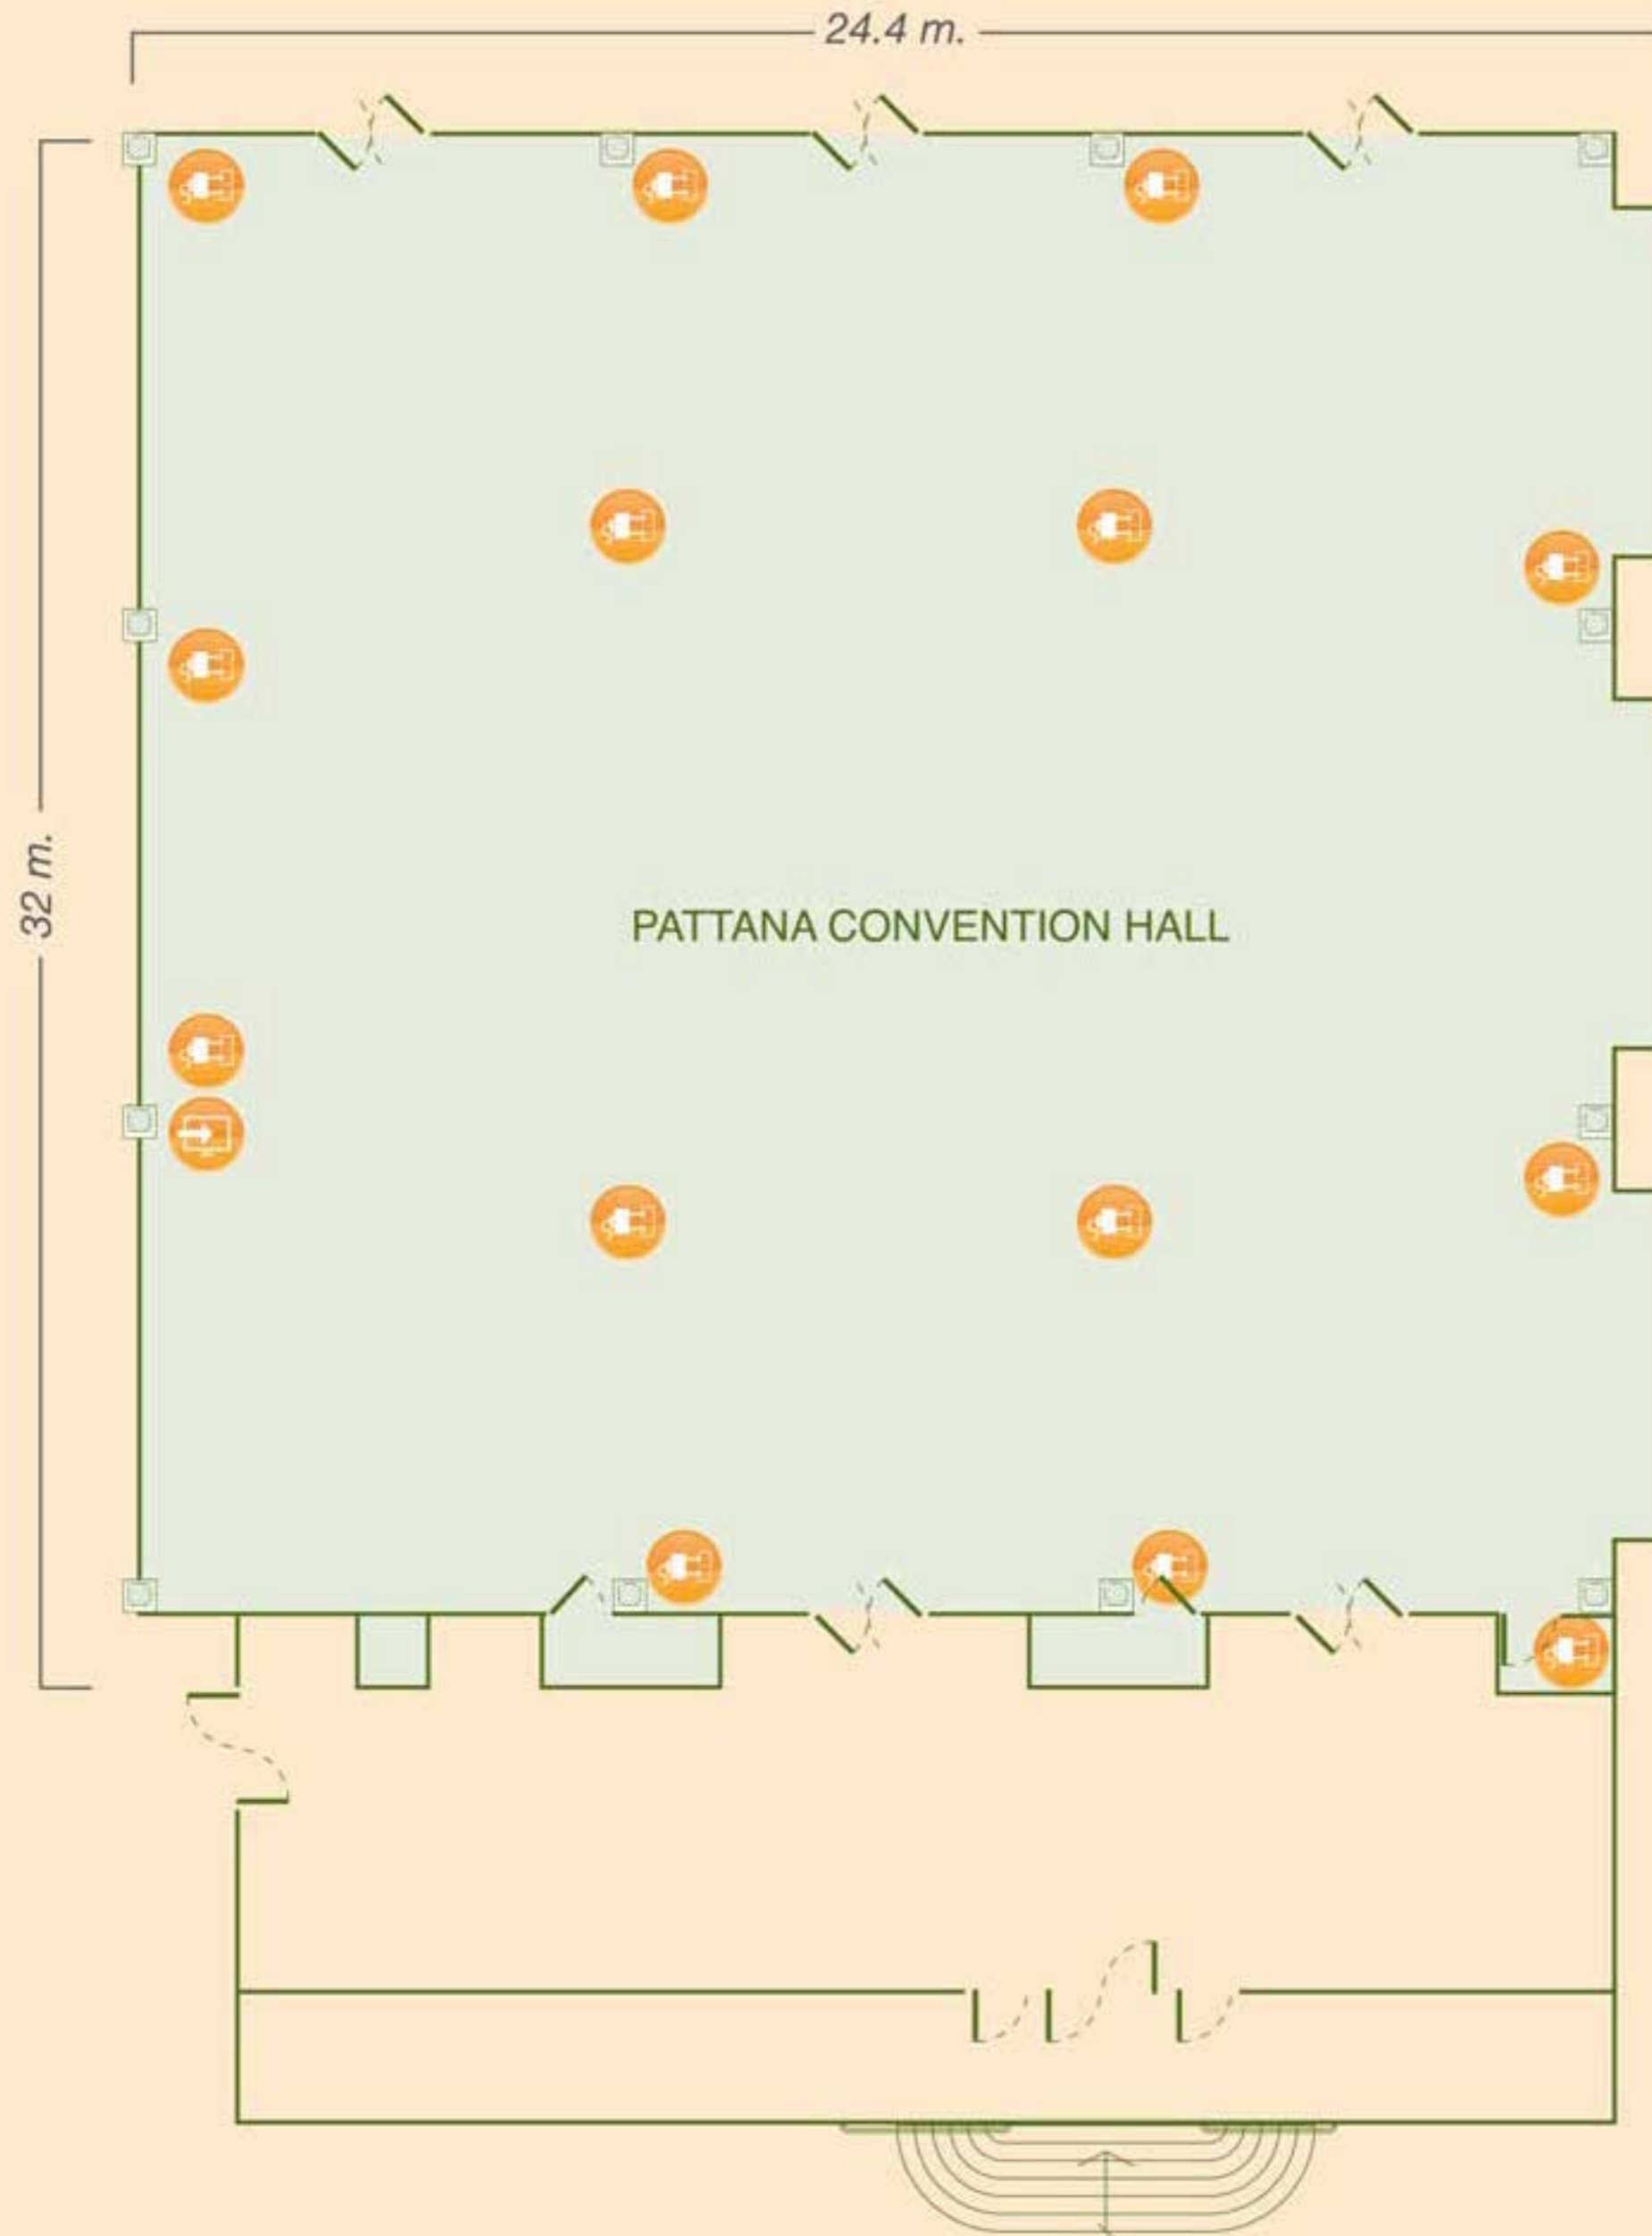

PATTANA CONVENTION HALL

-  Plug Socket
-  Television Outlet

Room	Dimensions (M.)	Ceiling Height (M.)	Banquet / Event			Meeting / Convention		
			 Banquet	 Cocktail	 Buffet	 U-Shape	 Classroom	 Theater
Pattana Convention Hall	24.4 x 32	3.3	650	1,000	550	180	450	800