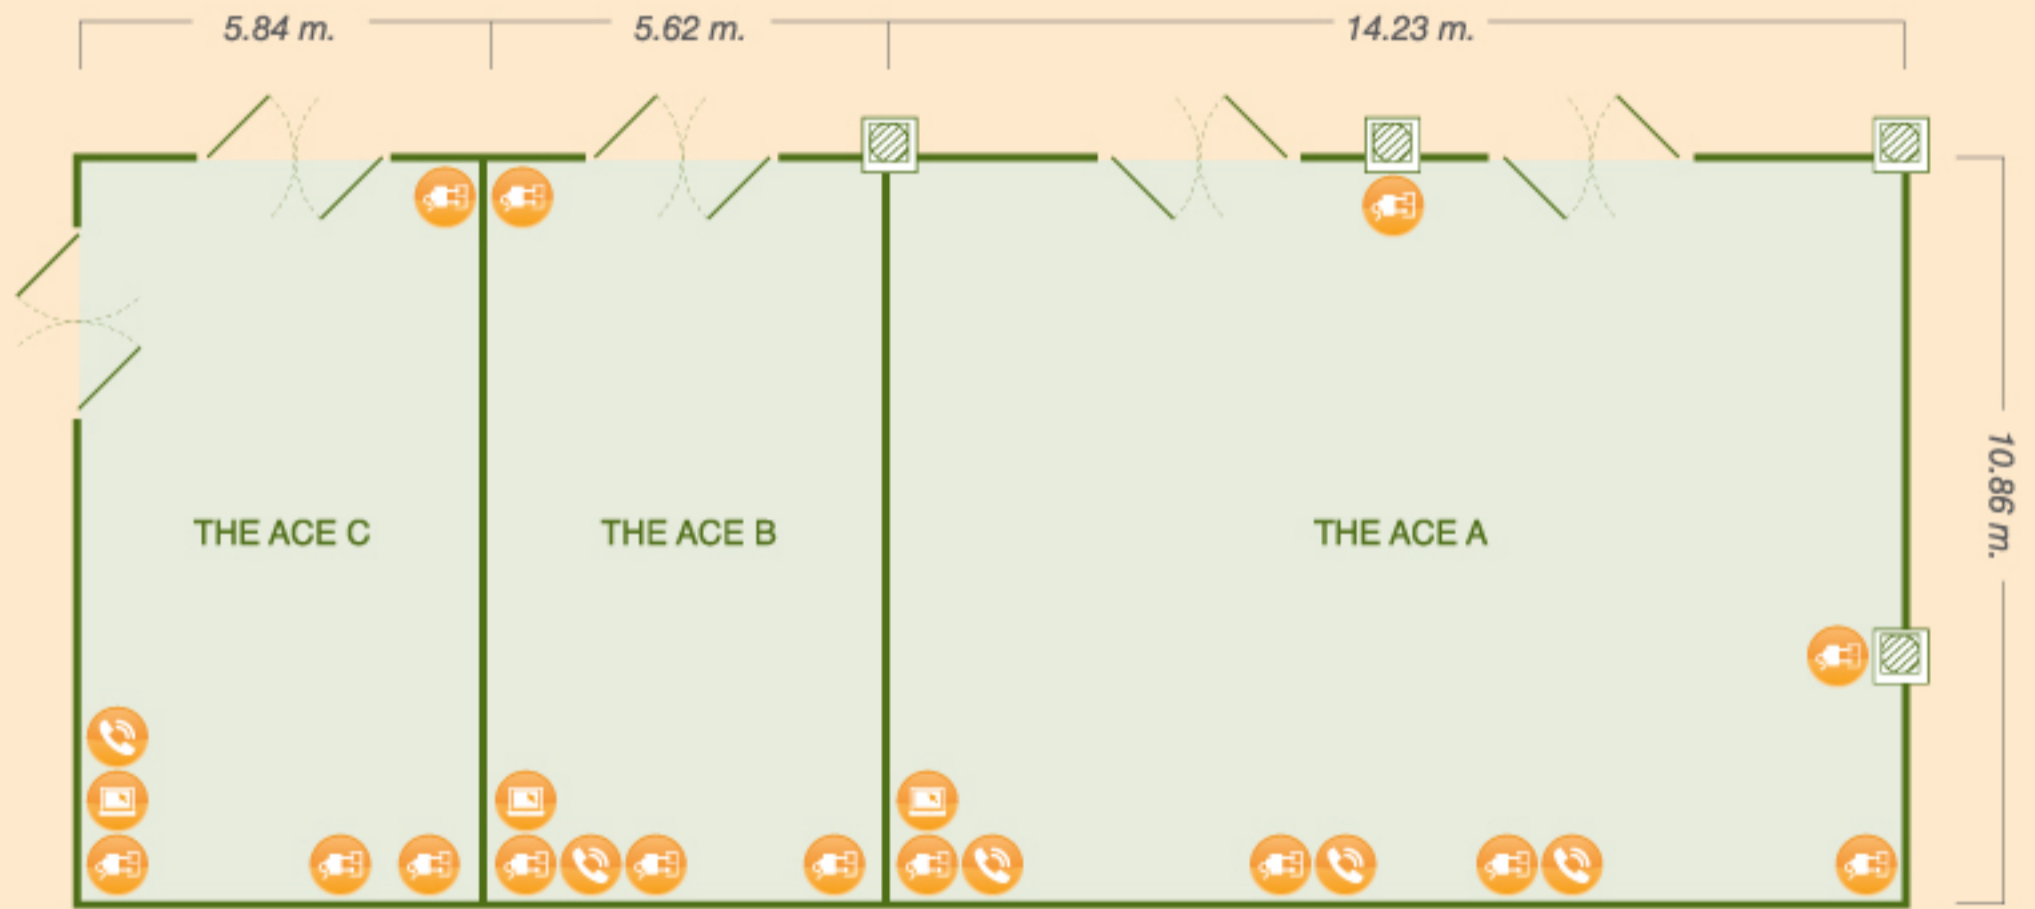

THE ACE

A, B, C

-  Plug Socket
-  Television Outlet
-  Telephone Outlet
-  Computer Outlet

Room	Dimensions (M.)	Ceiling Height (M.)	Banquet / Event			Meeting / Convention		
			 Banquet	 Cocktail	 Buffet	 U-Shape	 Classroom	 Theater
The Ace A	14.23 x 10.86	3.3	90	100	80	35	80	100
The Ace B	5.62 x 10.86	3.3	30	30	20	15	20	40
The Ace C	5.84 x 10.86	3.3	30	30	20	15	20	40