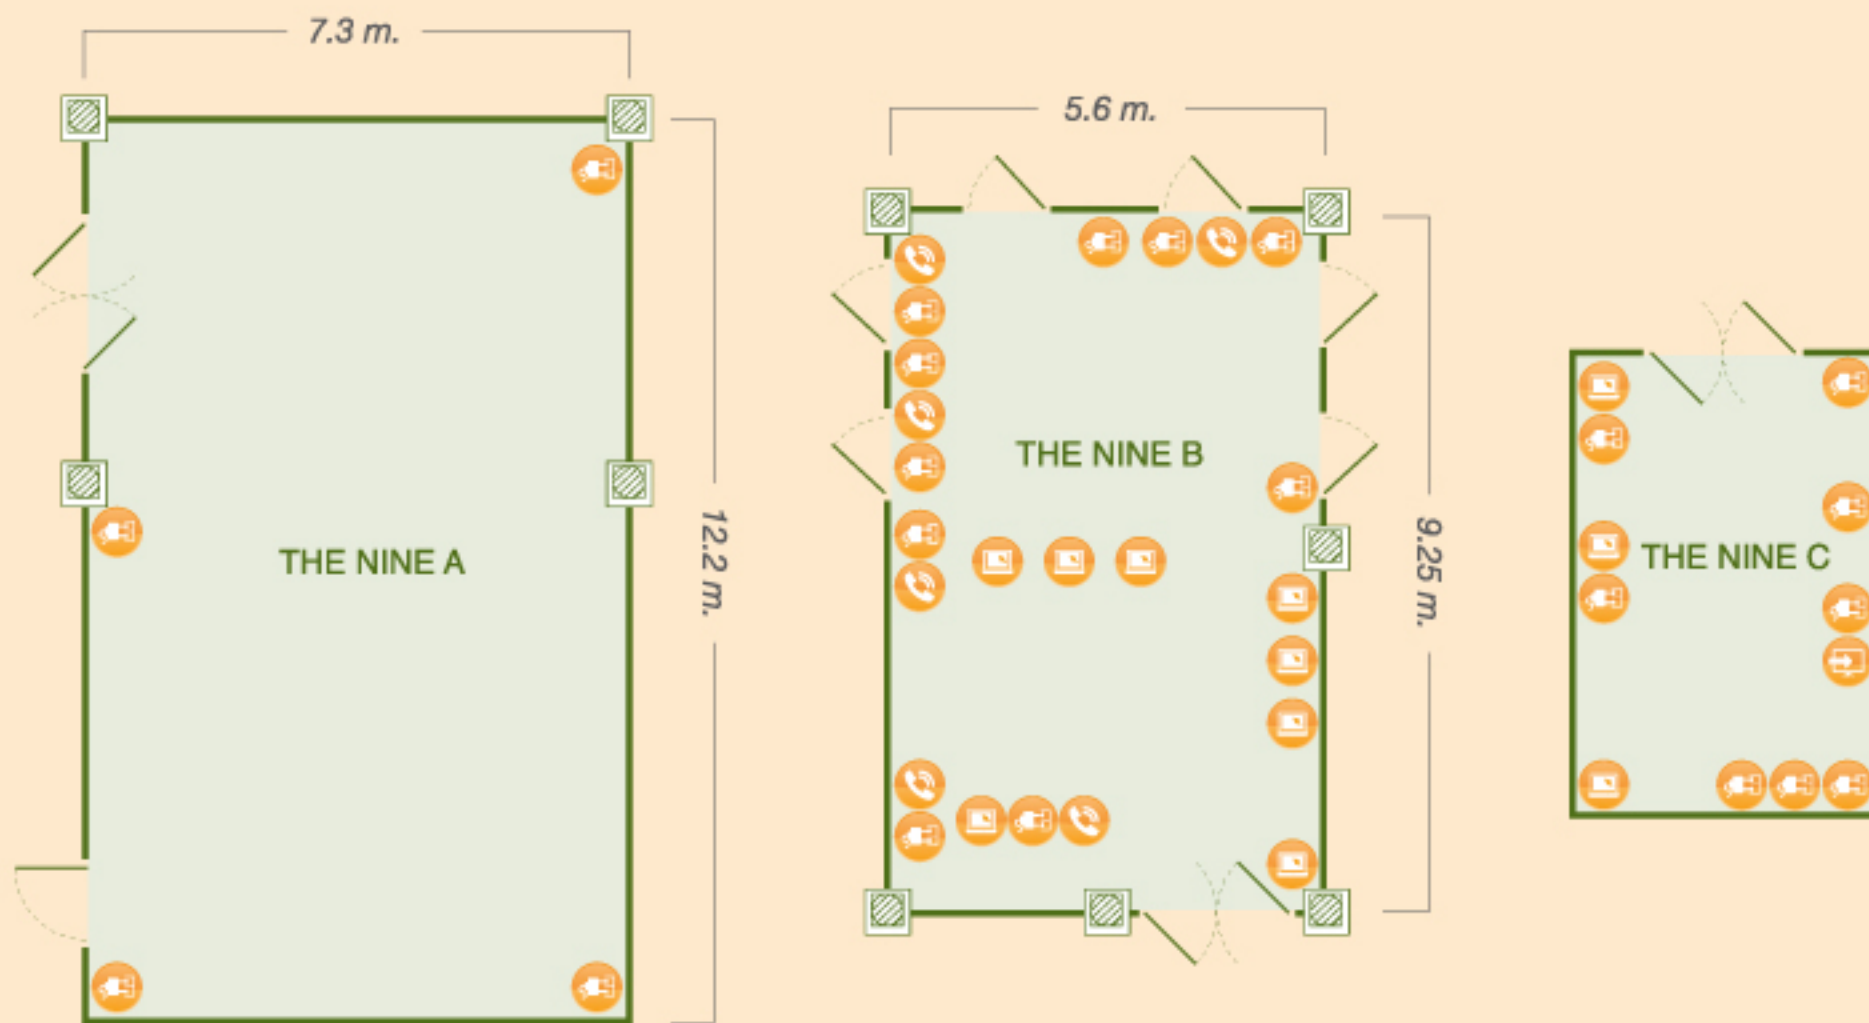

THE NINE A, B, C

-  Plug Socket
-  Television Outlet
-  Telephone Outlet
-  Computer Outlet

Room	Dimensions (M.)	Ceiling Height (M.)	Banquet / Event			Meeting / Convention		
			 Banquet	 Cocktail	 Buffet	 U-Shape	 Classroom	 Theater
The Nine A	12.2 x 7.3	3.3	50	50	40	35	40	60
The Nine B	5.6 x 9.25	3.3	30	-	30	10	15	20
The Nine C	4.0 x 5.5	3.3	Boardroom Style			10		