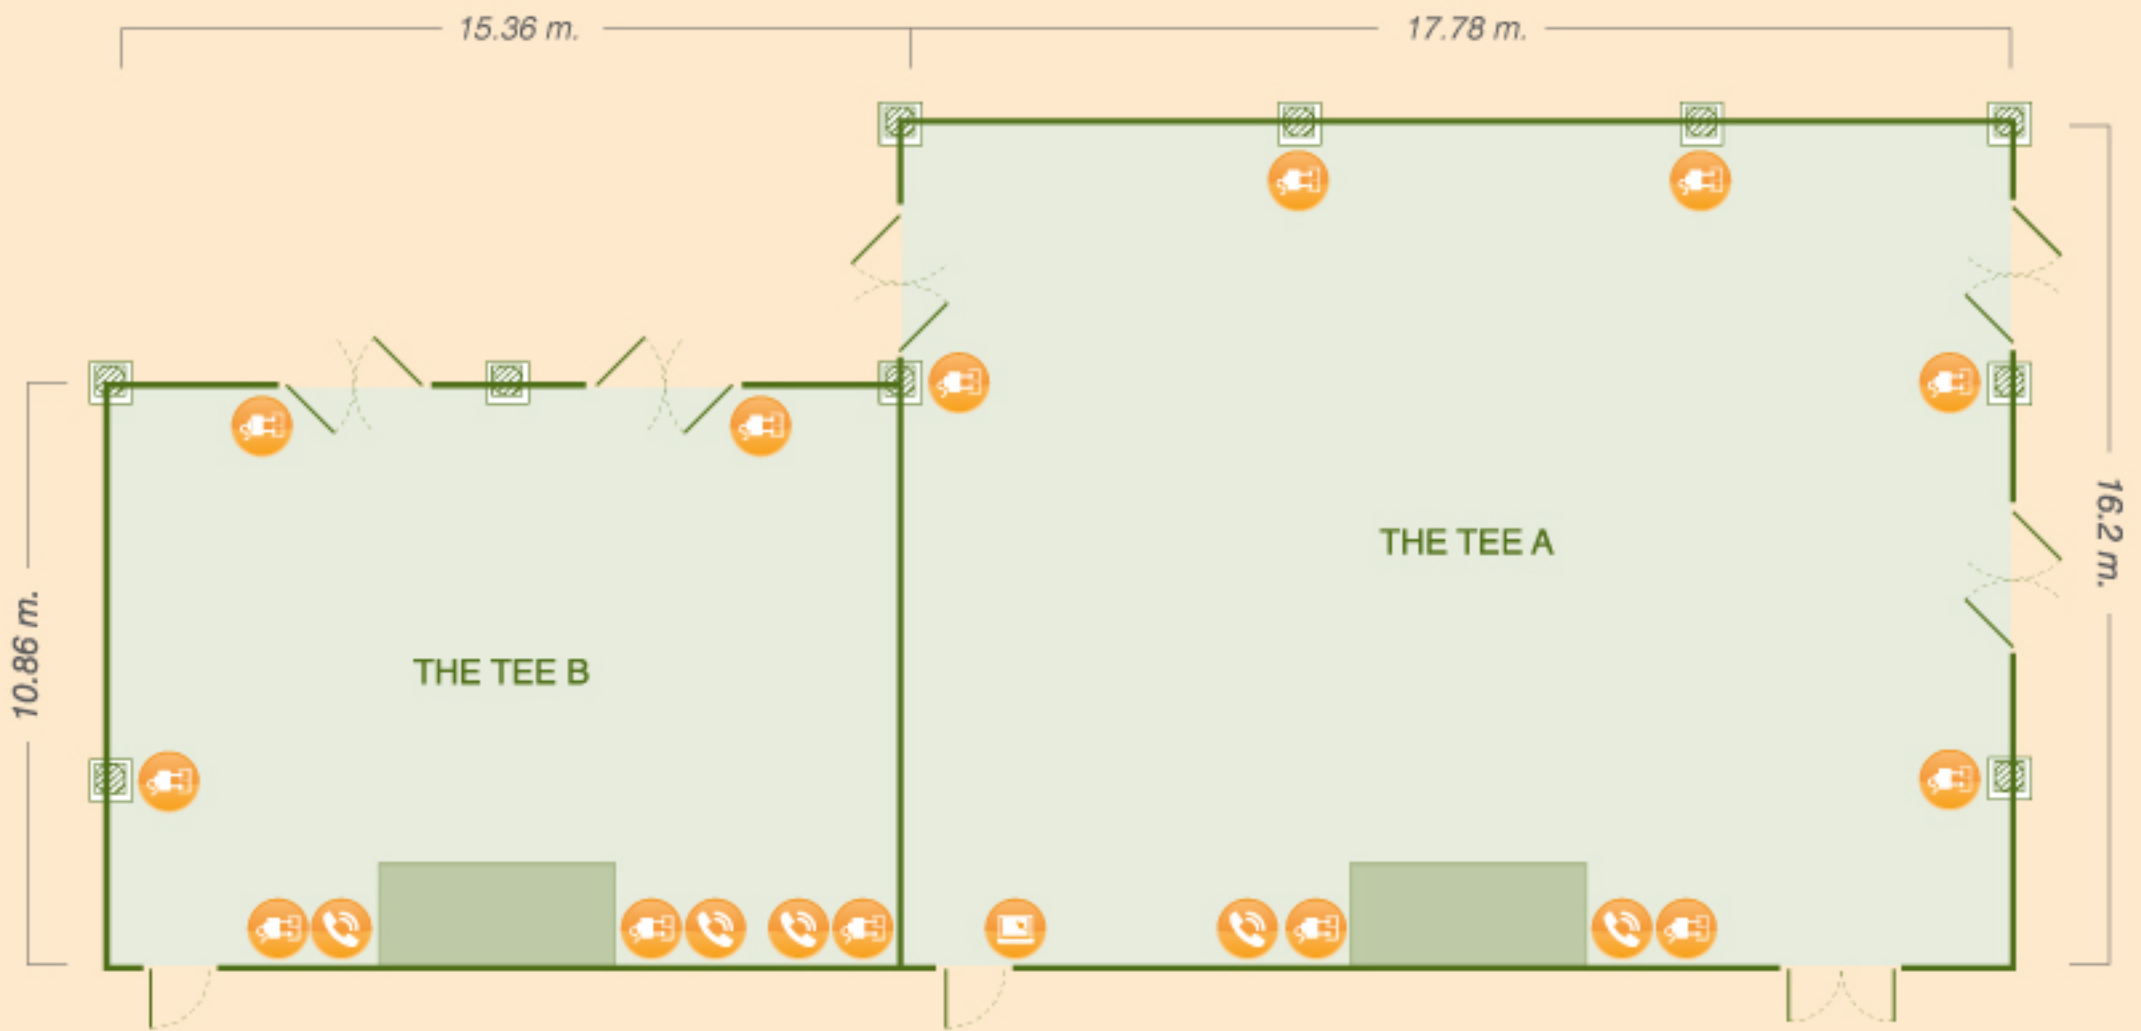

THE TEE A, B

-  Plug Socket
-  Telephone Outlet
-  Computer Outlet

Room	Dimensions (M.)	Ceiling Height (M.)	Banquet / Event			Meeting / Convention		
			 Banquet	 Cocktail	 Buffet	 U-Shape	 Classroom	 Theater
The Tee A	16.2 x 17.78	3.3	250	300	200	60	150	300
The Tee B	10.86 x 15.36	3.3	90	100	80	35	80	100